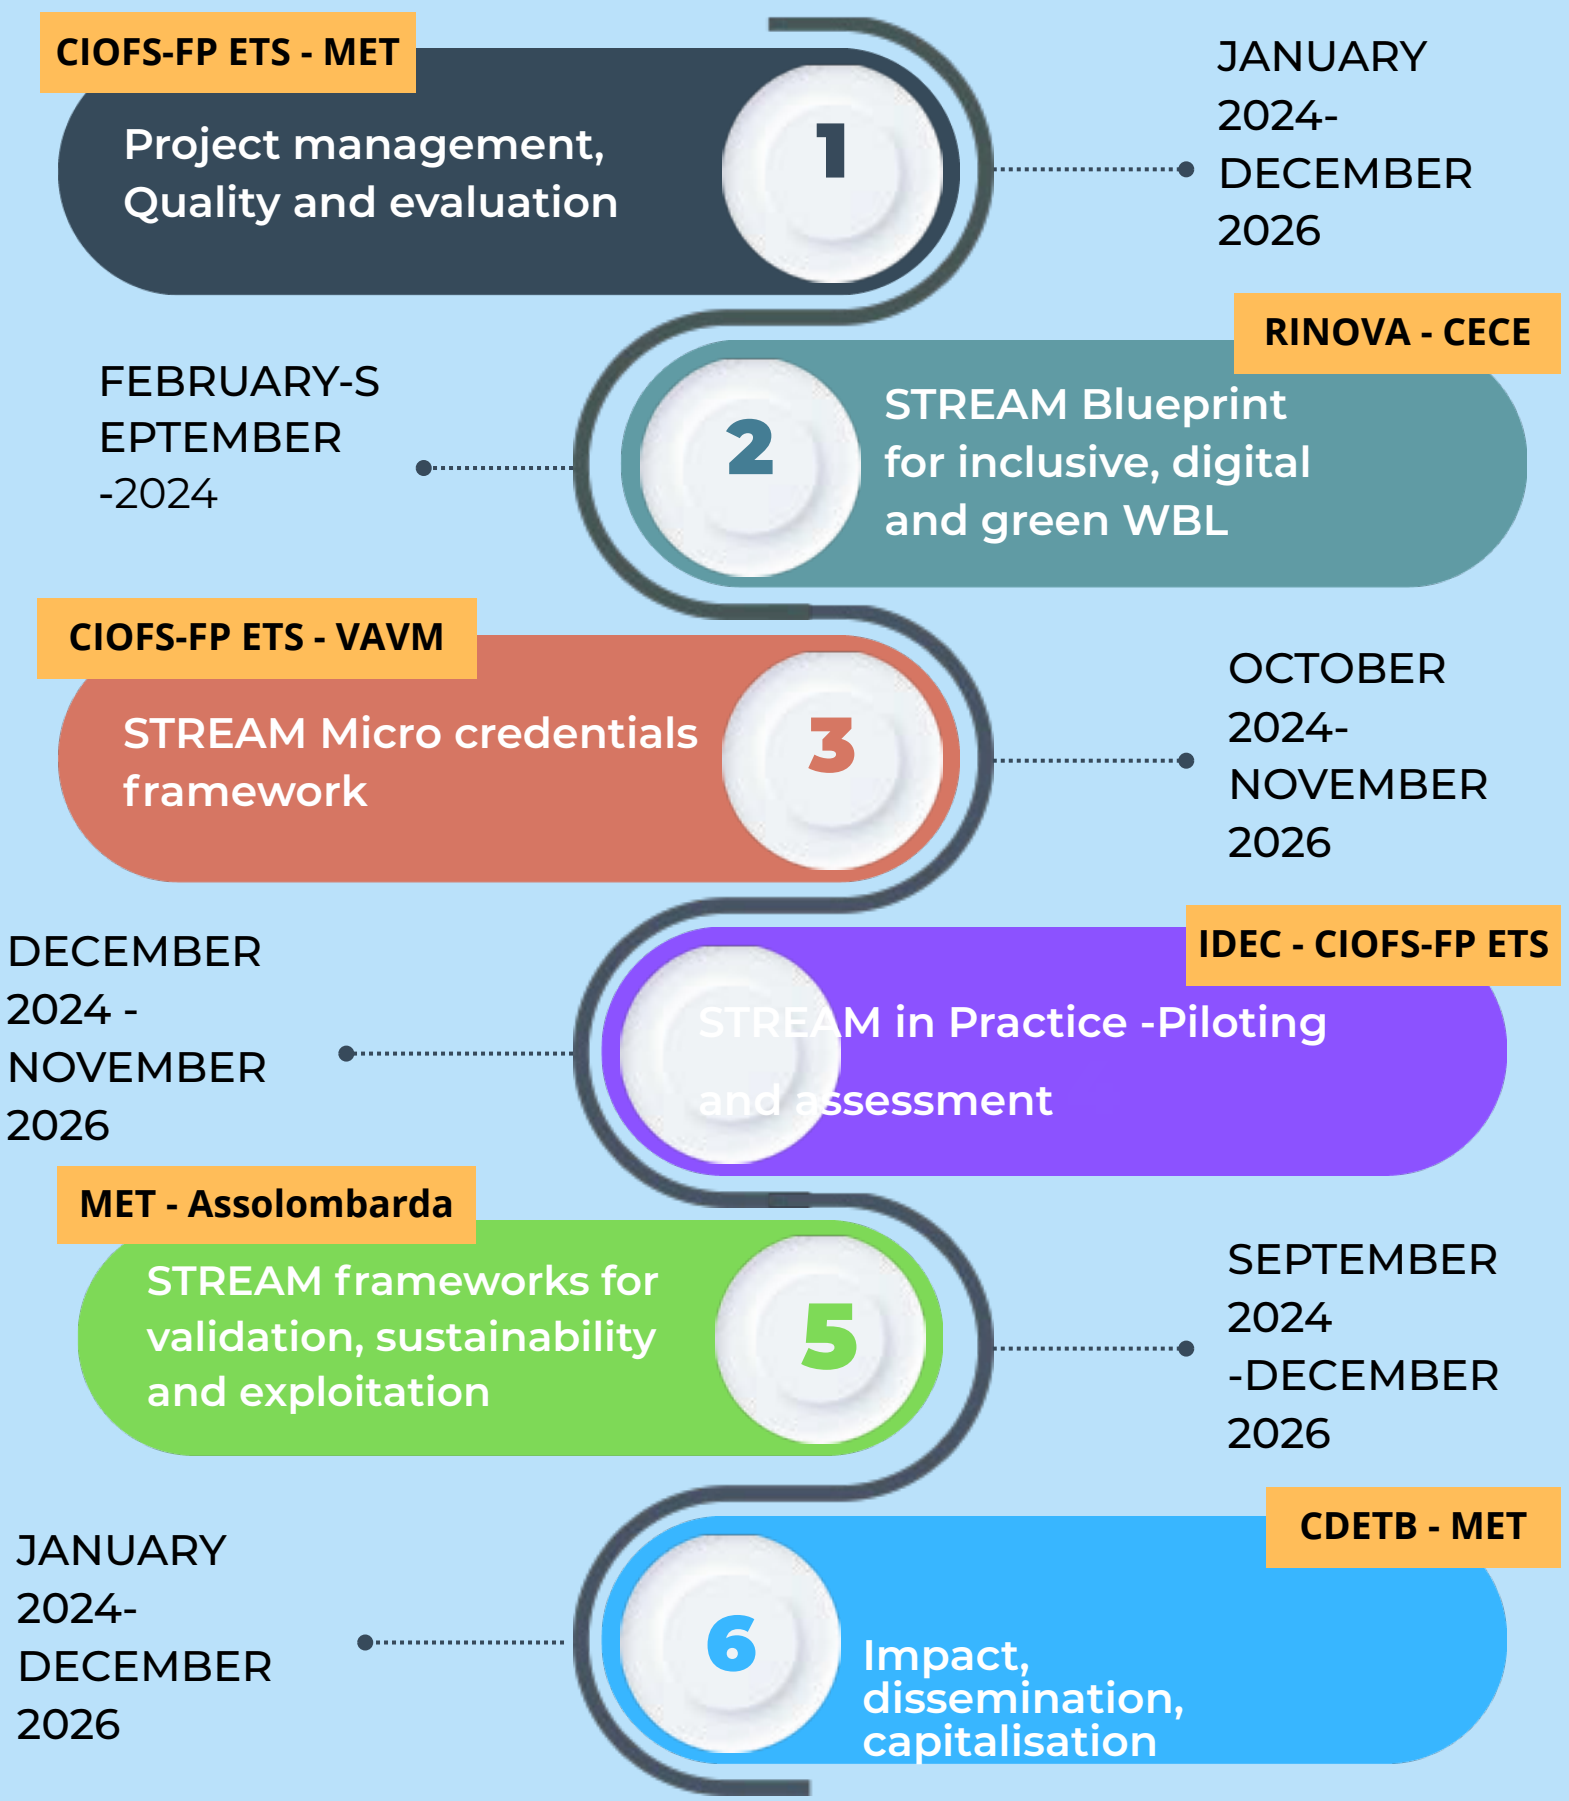

stream

WPs STRUCTURE

KEY WPs